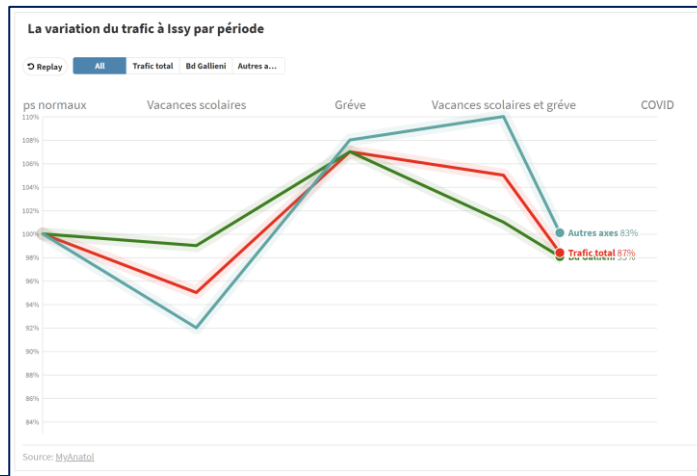

European projects

Politecnico di Torino
(Academia)

Issy-les-Moulineaux
(city)

Major Cities of Europe
(Association/network)